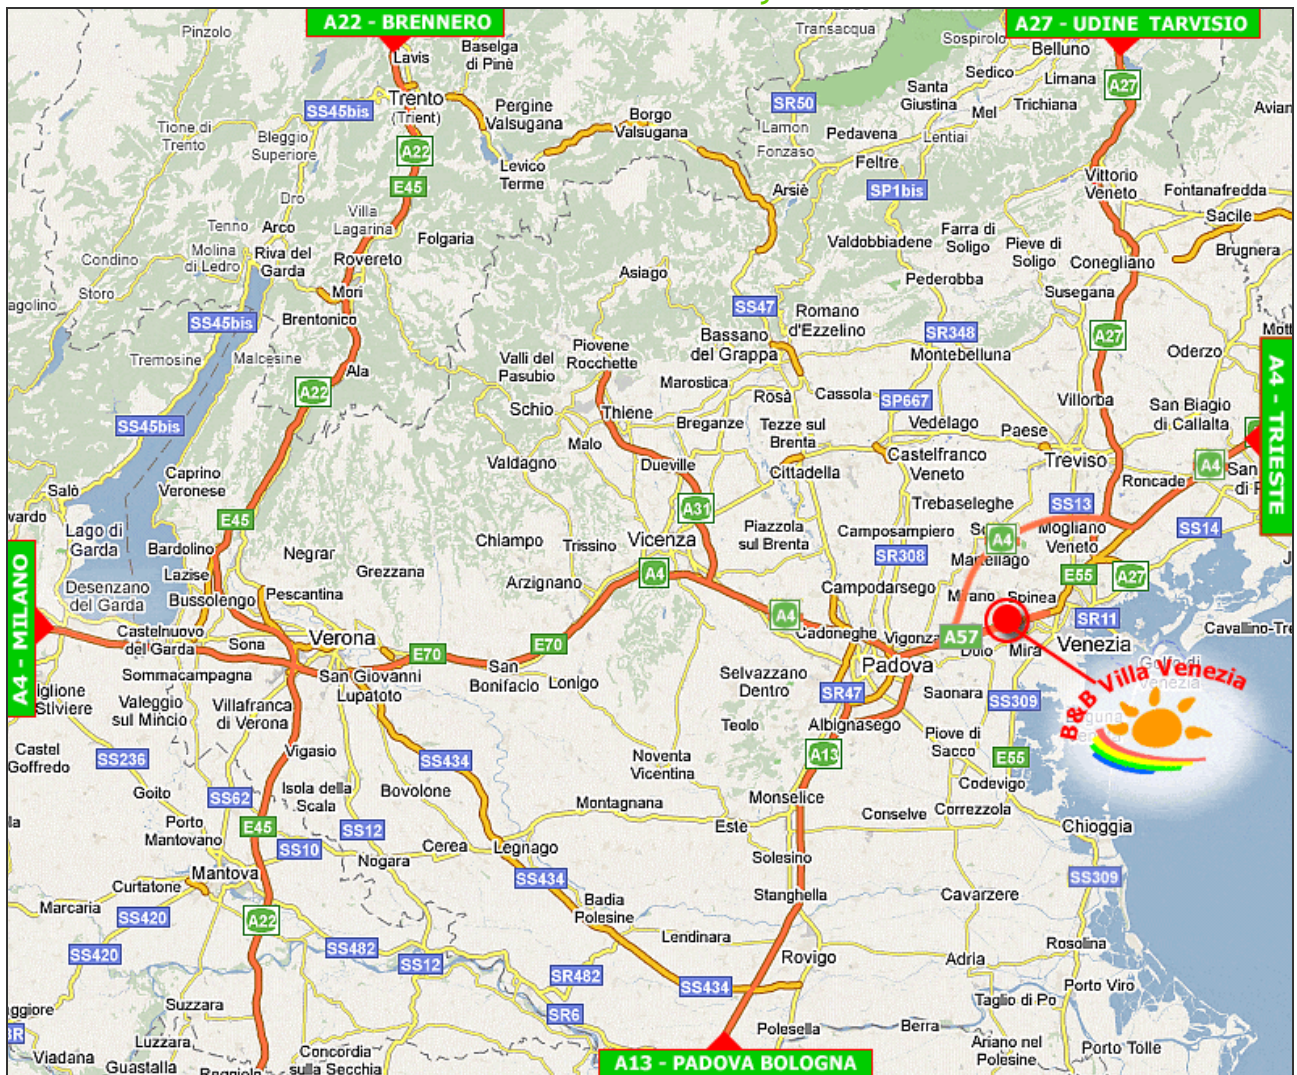

How to reach us by car

Arriving from Milano, Roma, Bologna:

Follow indication for VENEZIA (A4 - A57). Take exit "MIRA-ORIGIO". See indication here below for B&B Villa Venezia.

from Udine, Trieste, Venice Airport, Treviso Airport:

Follow indication for VENEZIA (A4 - E55 - A57) , «Tangenziale di Mestre». Take again a new ticket to the gate in "Mestre tangenziale" and exit to the first gate "MIRA-ORIGIO". Then see indication here below for B&B Villa Venezia.

from Ravenna (SS 309):

At the first roundabout at Marghera follow the signs for "Mirano - Martellago - Spinea" (SP.81). After 7 Km you'll find a petrol station "API" and another roundabout. Then see indication here below for B&B Villa Venezia.

OUR GPS POSITION: Latitude (45,467°) - Longitude (12,155°)