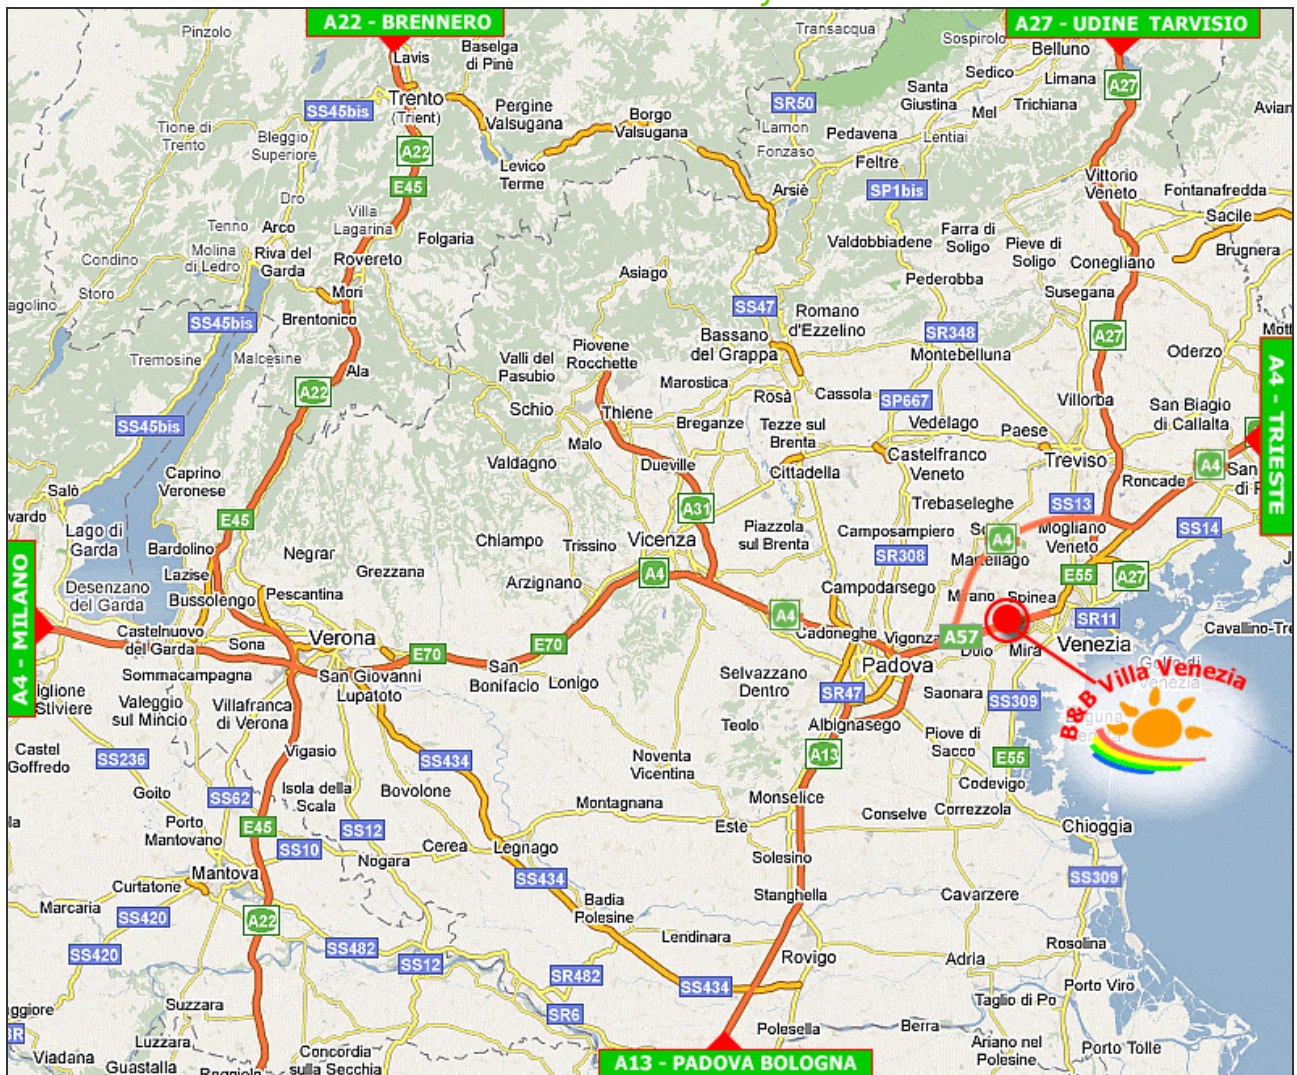

How to reach us by car

Arriving from Milano, Roma, Bologna:

Follow indication for **VENEZIA (A4 - A57)**. Take exit "**MIRA-ORIAGO**". See indication here below for **B&B Villa Venezia**.

from Udine, Trieste, Venice Airport, Treviso Airport:

Follow indication for **VENEZIA (A4 - E55 - A57)**, «*Tangenziale di Mestre*». Take again a new ticket to the gate in "*Mestre tangenziale*" and exit to the first gate "**MIRA-ORIAGO**". Then see indication here below for **B&B Villa Venezia**.

from Ravenna (SS 309):

At the first roundabout at *Marghera* follow the signs for "*Mirano - Martellago - Spinea*" (**SP.81**). After 7 Km you'll find a petrol station "*API*" and another roundabout. Then see indication here below for **B&B Villa Venezia**.

OUR GPS POSITION: Latitude (45,467°) - Longitude (12,155°)